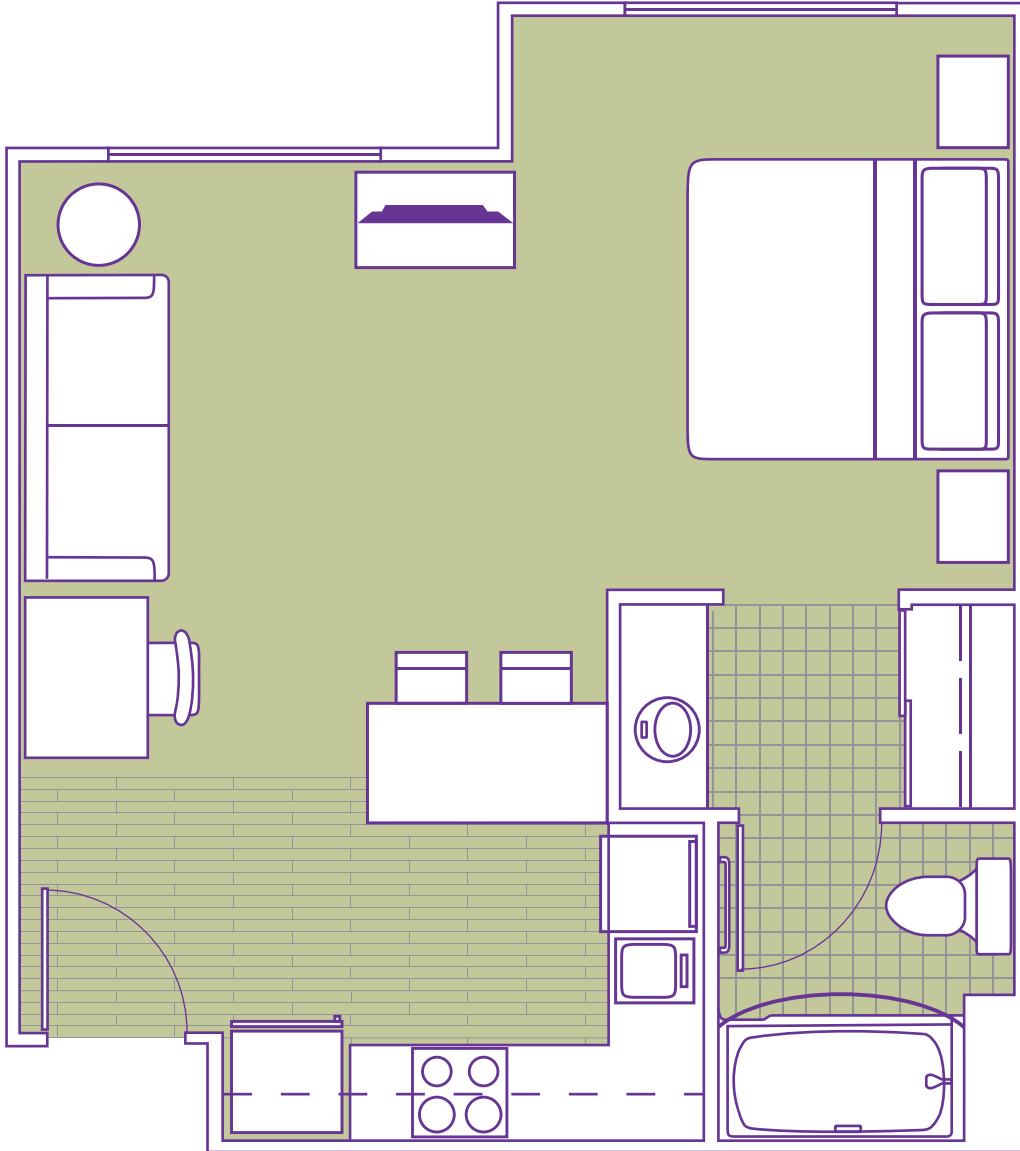

GAINNEY SUITES HOTEL

STUDIO KING
468 SQ.FT.